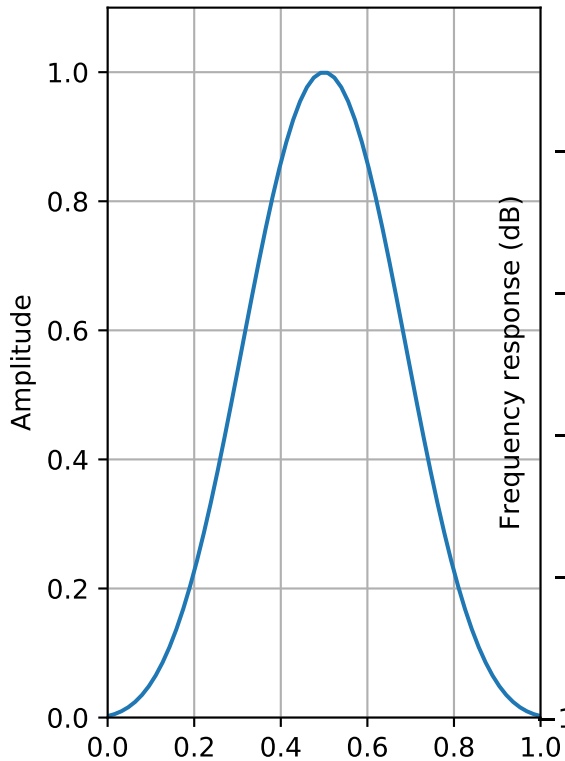

Kaiser Window (64 points)

ENBW=1.7