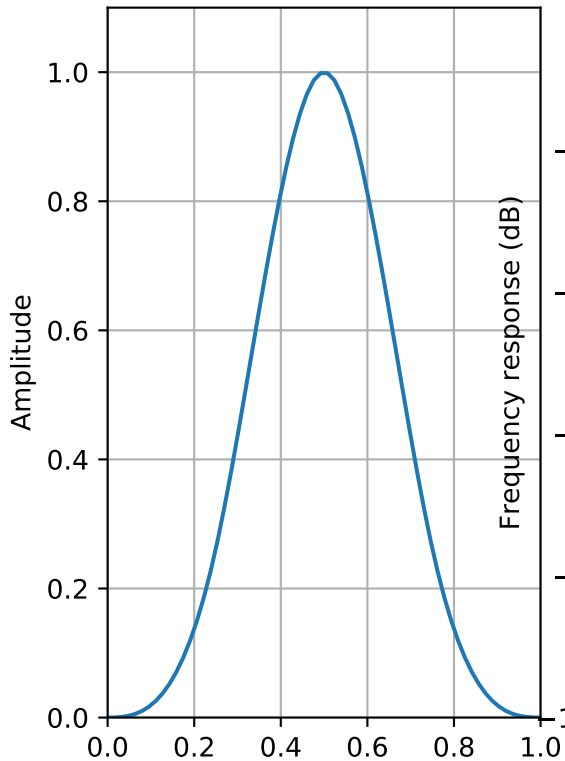

Parzen Window (64 points)

ENBW=1.9