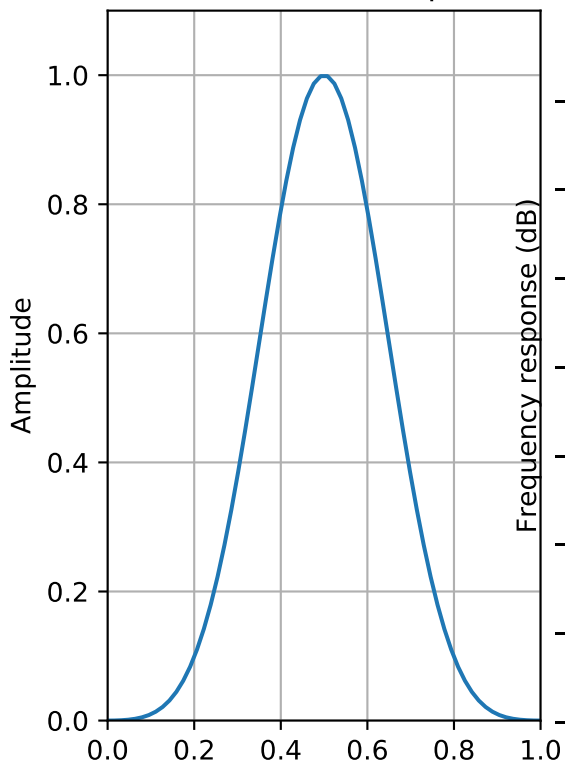

Nuttall Window (64 points)

ENBW=2.1