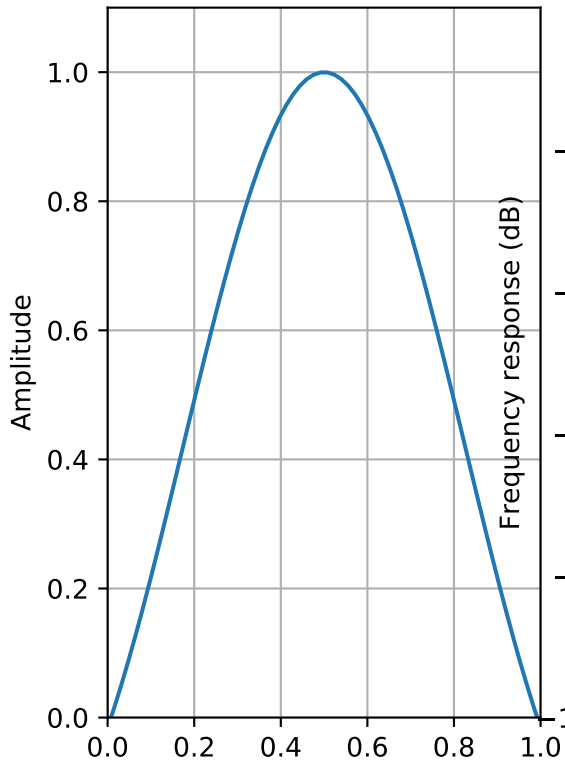

Lanczos Window (64 points)

ENBW=1.3