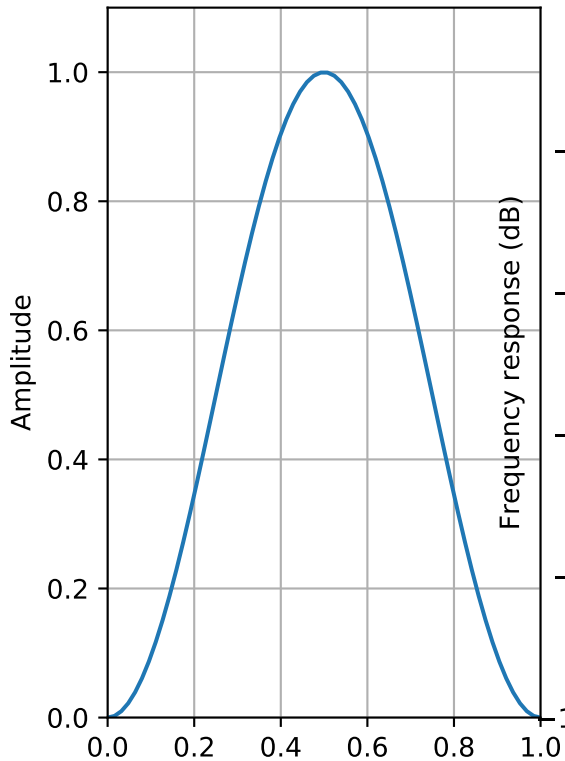

Hanning Window (64 points)

ENBW=1.5