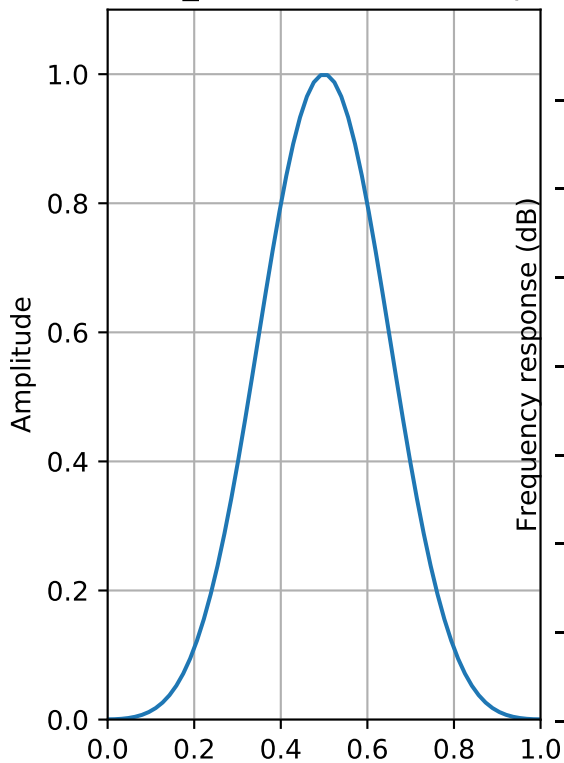

Blackman_nuttall Window (64 points)

ENBW=2.0