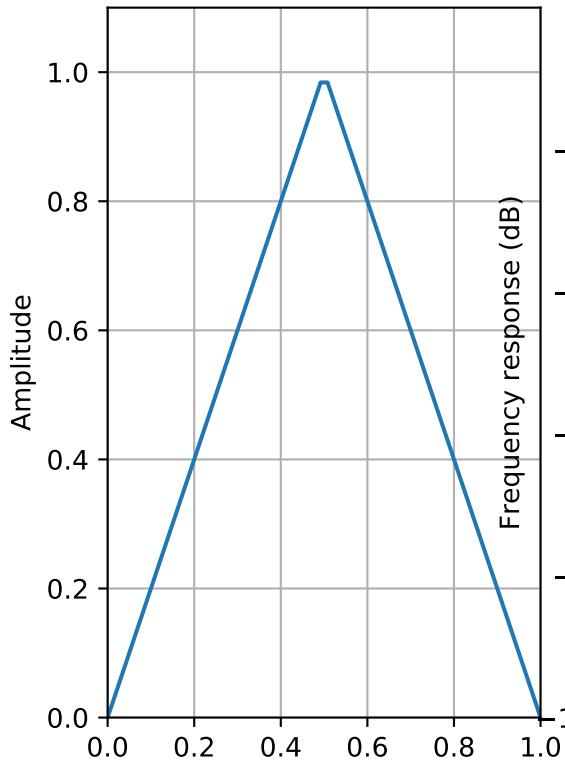

Bartlett Window (64 points)

ENBW=1.4