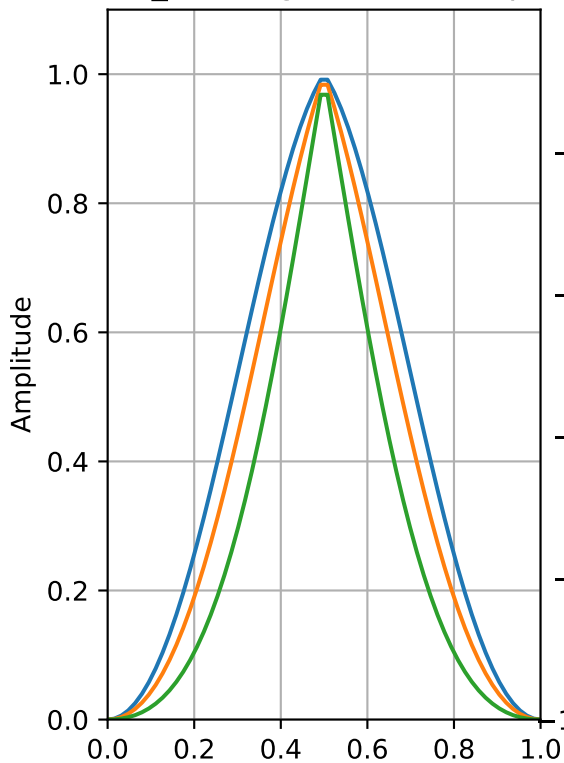

Poisson_hanning Window (64 points)

ENBW=2.1