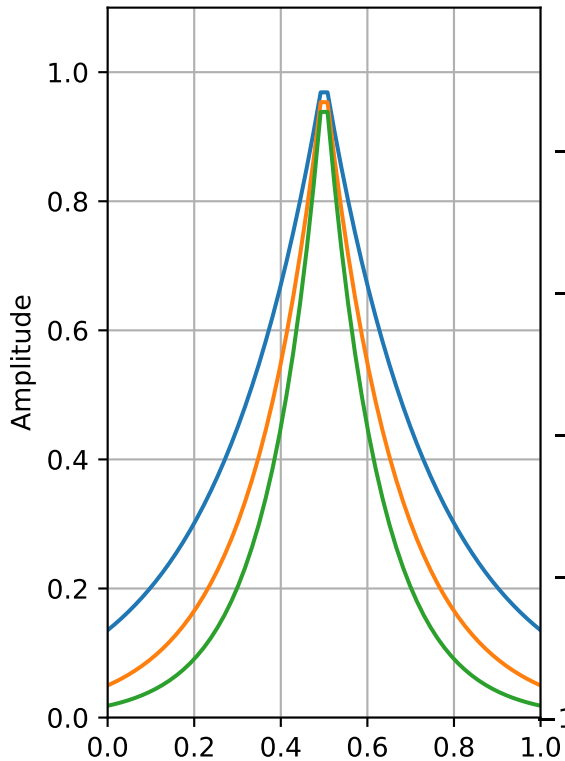

Poisson Window (64 points)

ENBW=2.1