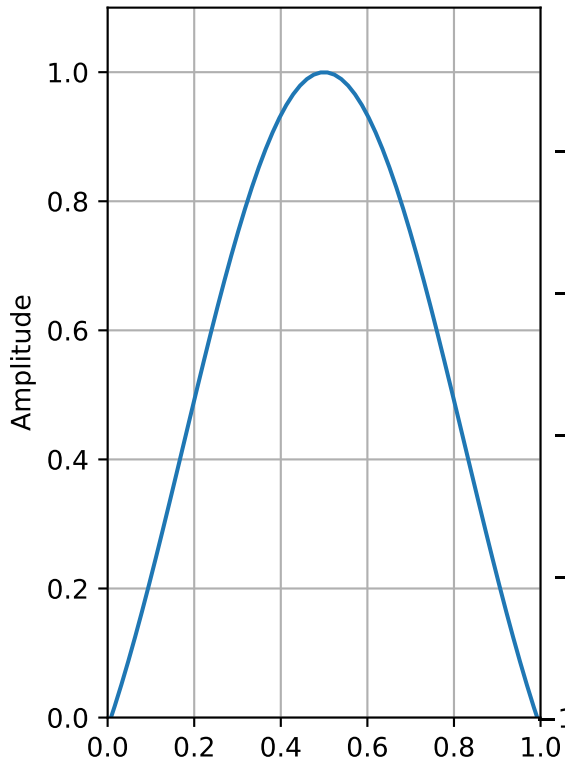

Lanczos Window (64 points)

ENBW=1.3