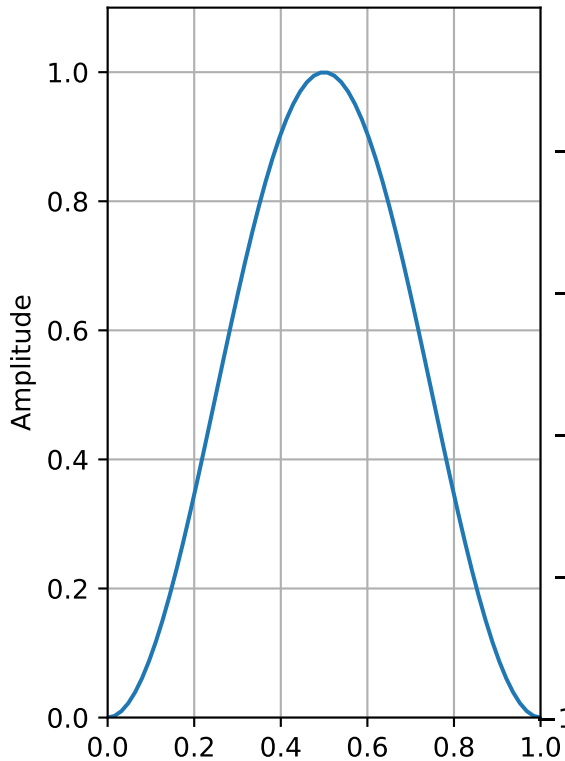

Hanning Window (64 points)

ENBW=1.5