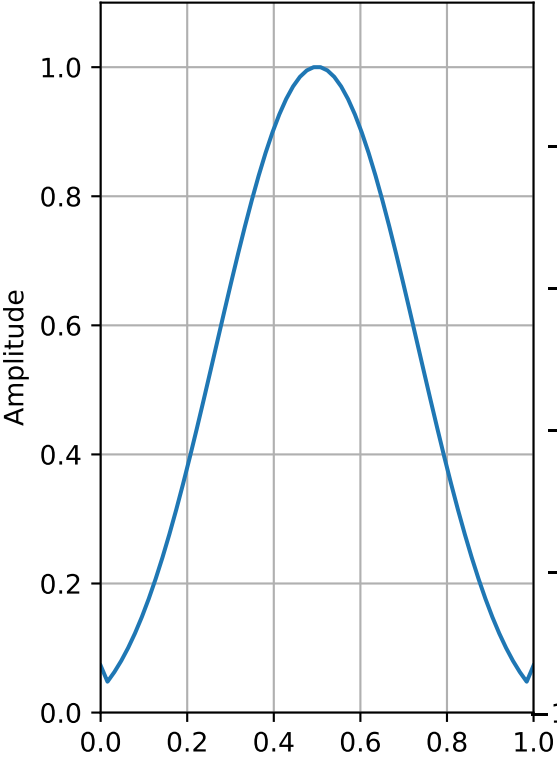

Chebwin Window (64 points)

ENBW=1.4